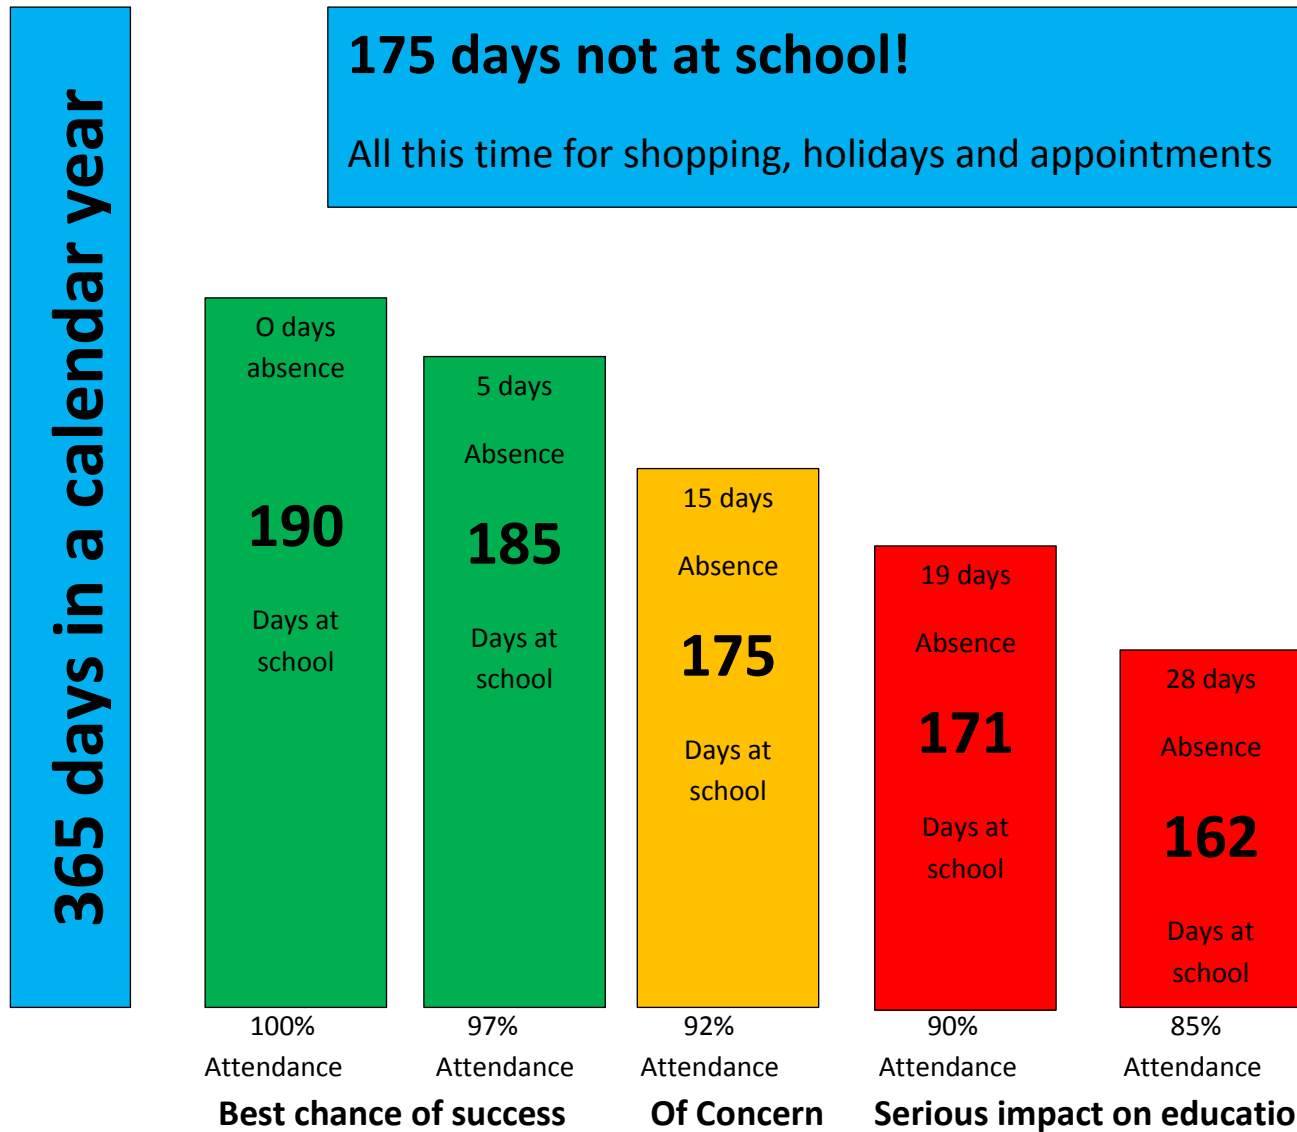

Good Attendance means....

Being in school at least 97% of the time or 185 to 190 days

You do the
maths!

Good
attendance
makes sense!